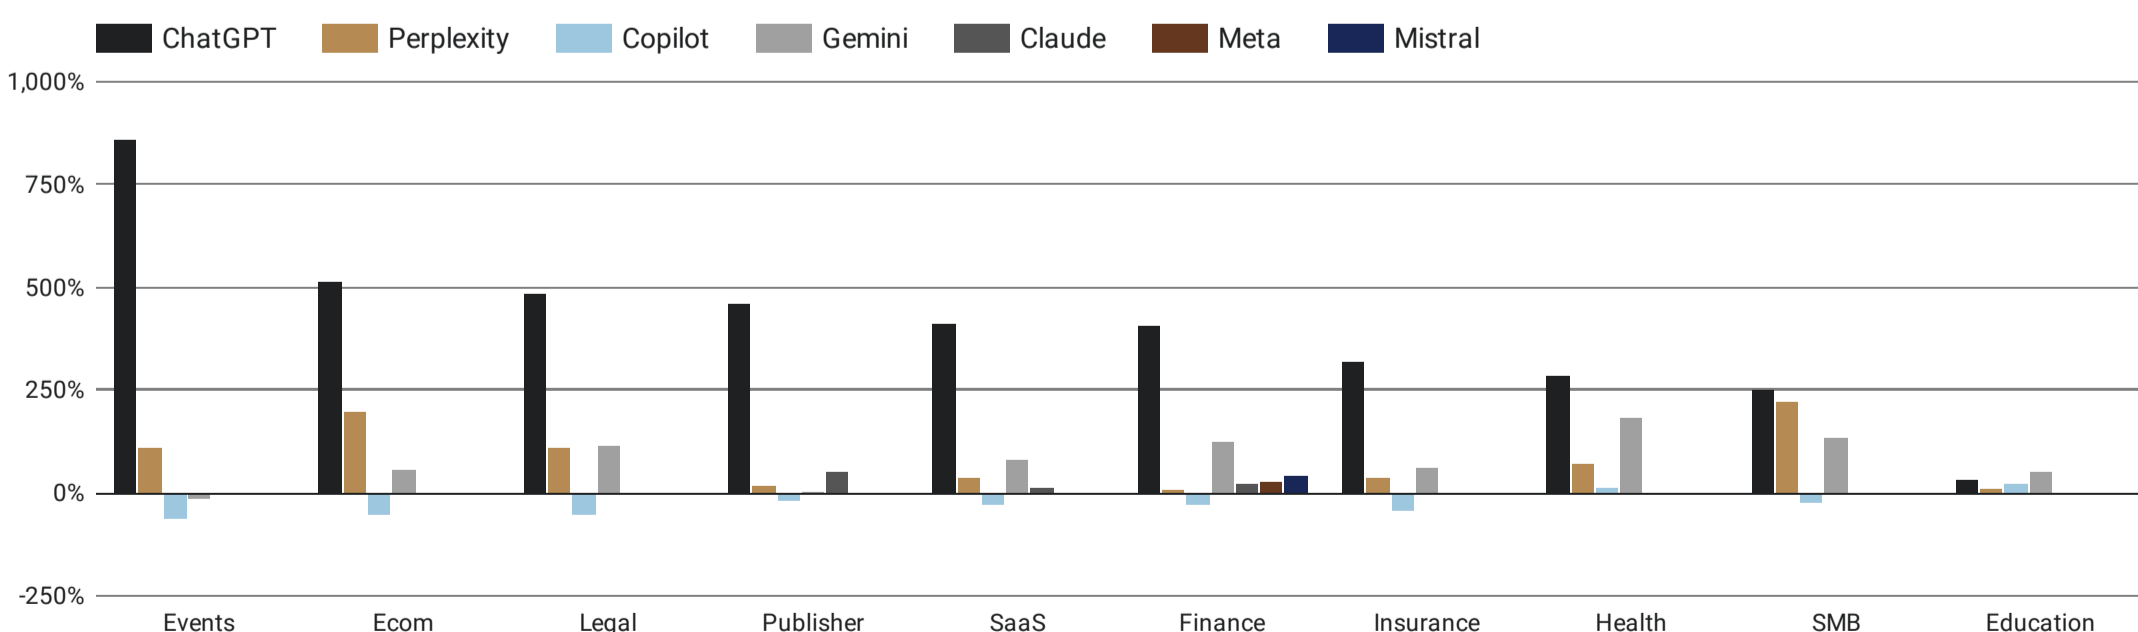

Check out our free LLM tracker dashboard of your site

Traffic by LLM

Industry traffic distribution

LLM traffic by industry

Finance and publishers should be looking to adapt strategies for LLMs

LLM traffic as % of overall traffic

Small % vs overall site traffic but growing quickly

LLM traffic by page type

Informational content will be **crucial** in 2025

90 day growth % by industry is massive

At this rate, **Chatgpt traffic could account for 20% of OVERALL traffic in 12 months.**

LLM traffic grew by 30x in 2024. Are you ready?

[Get Free Consultation](#) →