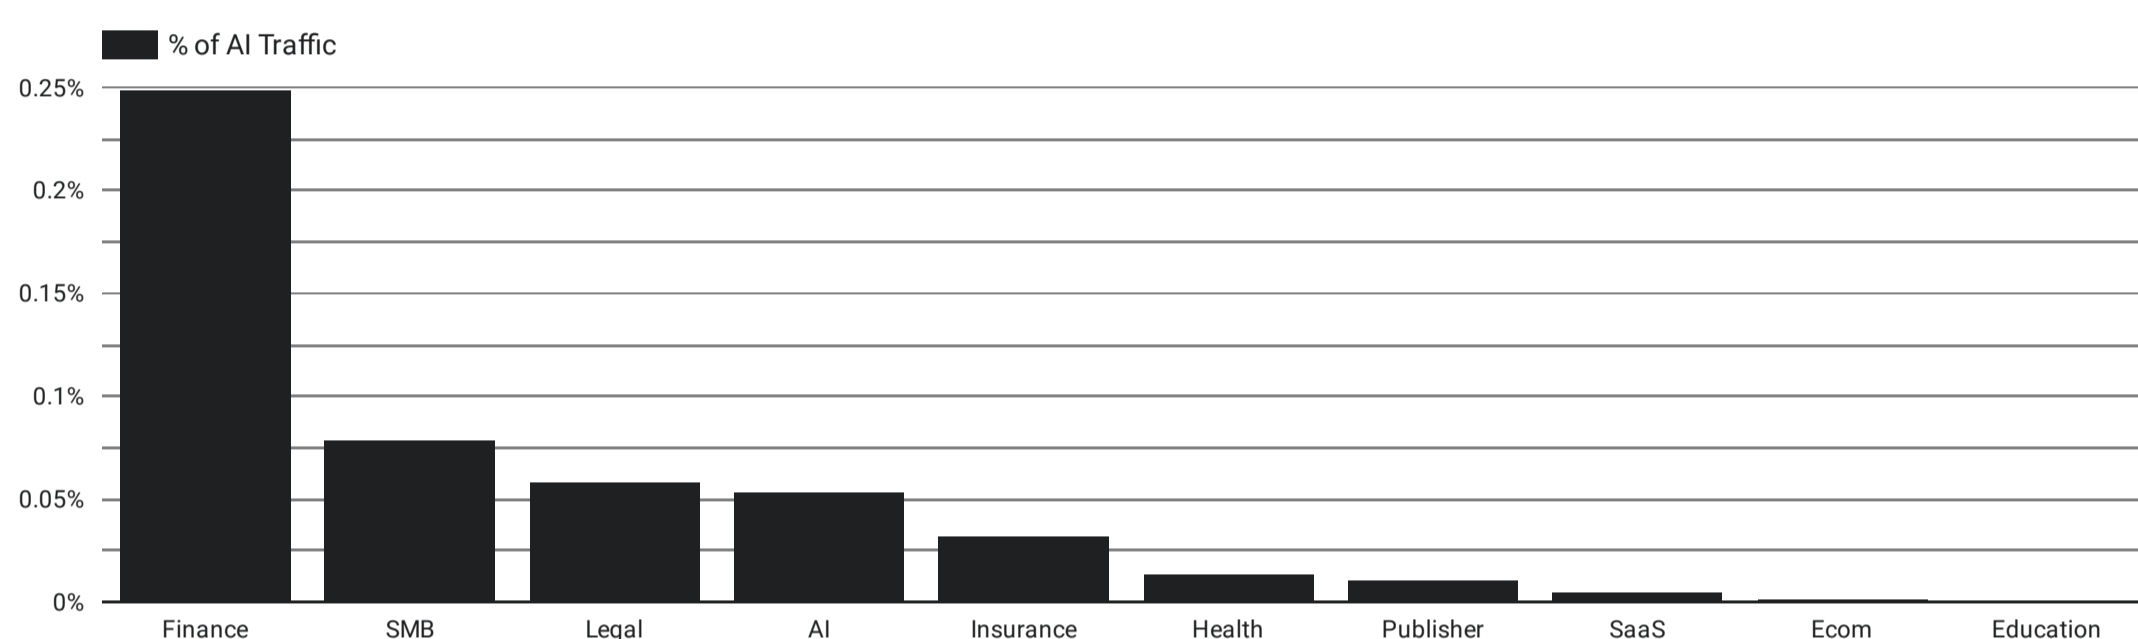

Check out our free LLM tracker dashboard of your site

Traffic by LLM

Industry traffic distribution

LLM traffic by industry

Finance and publishers should be looking to adapt strategies for LLMs

LLM traffic as % of overall traffic

Small % vs overall site traffic but growing quickly

LLM traffic by page type

Informational content will be **crucial** in 2025

90 day growth % by industry is massive

At this rate, **Chatgpt traffic could account for 20% of OVERALL traffic in 12 months.**

LLM traffic grew by 30x in 2024. Are you ready?

[Get Free Consultation](#) →