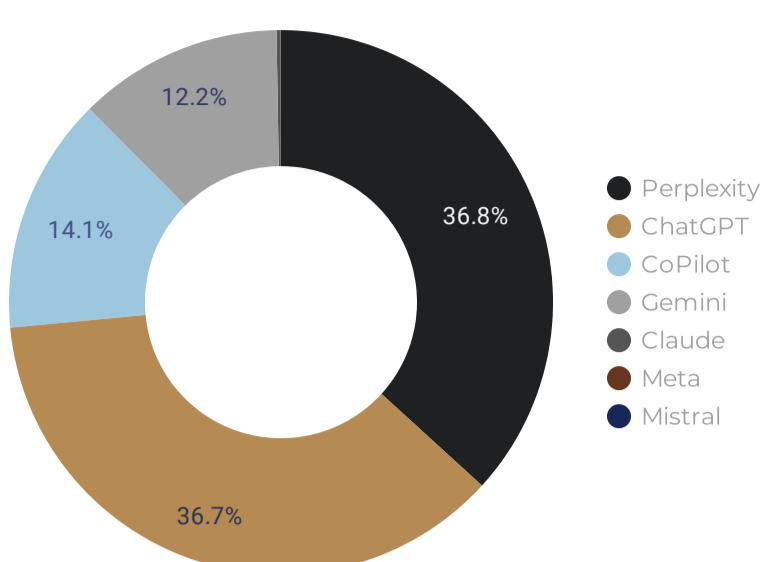

Check out our free LLM tracker dashboard of your site

Traffic by LLM

Industry traffic distribution

LLM traffic by industry

Finance and publishers should be looking to adapt strategies for LLMs

LLM traffic as % of overall traffic

Small % vs overall site traffic but growing quickly

LLM traffic by page type

Informational content will be **crucial** in 2025

90 day growth % by industry is massive

At this rate, **Chatgpt traffic could account for 20% of OVERALL traffic in 12 months.**