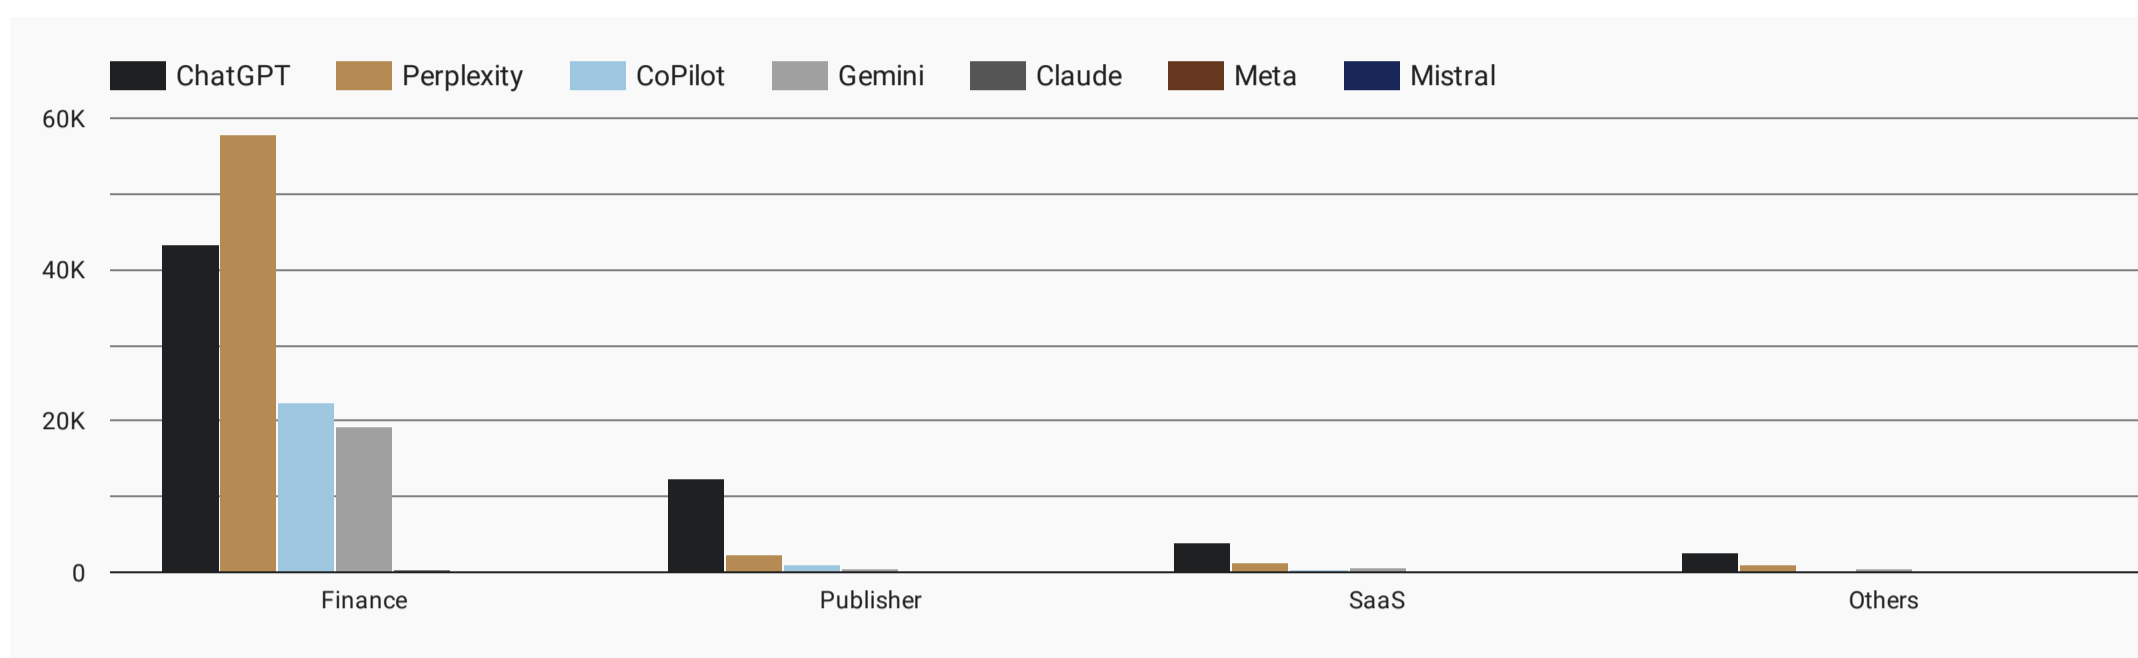

Check out our free LLM tracker dashboard of your site

Traffic by LLM

Industry traffic distribution

LLM traffic by industry

Finance and publishers should be looking to adapt strategies for LLMs

LLM traffic as % of overall traffic

Small % vs overall site traffic but growing quickly

LLM traffic by page type

Informational content will be **crucial** in 2025

90 day growth % by industry is massive

At this rate, **Chatgpt traffic could account for 20% of OVERALL traffic in 12 months.**

LLM traffic grew by 30x in 2024. Are you ready?

[Get Free Consultation](#) →