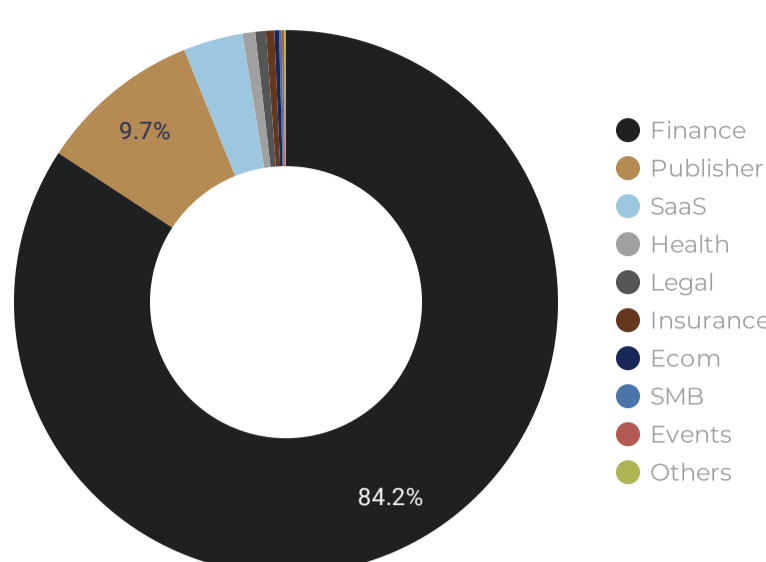

Check out our free LLM tracker dashboard of your site

Traffic by LLM

Industry traffic distribution

LLM traffic by industry

Finance and publishers should be looking to adapt strategies for LLMs

LLM traffic as % of overall traffic

Small % vs overall site traffic but growing quickly

LLM traffic by page type

Informational content will be **crucial** in 2025

90 day growth % by industry is massive

At this rate, **Chatgpt traffic could account for 20% of OVERALL traffic in 12 months.**

LLM traffic grew by 30x in 2024. Are you ready?

[Get Free Consultation](#) →