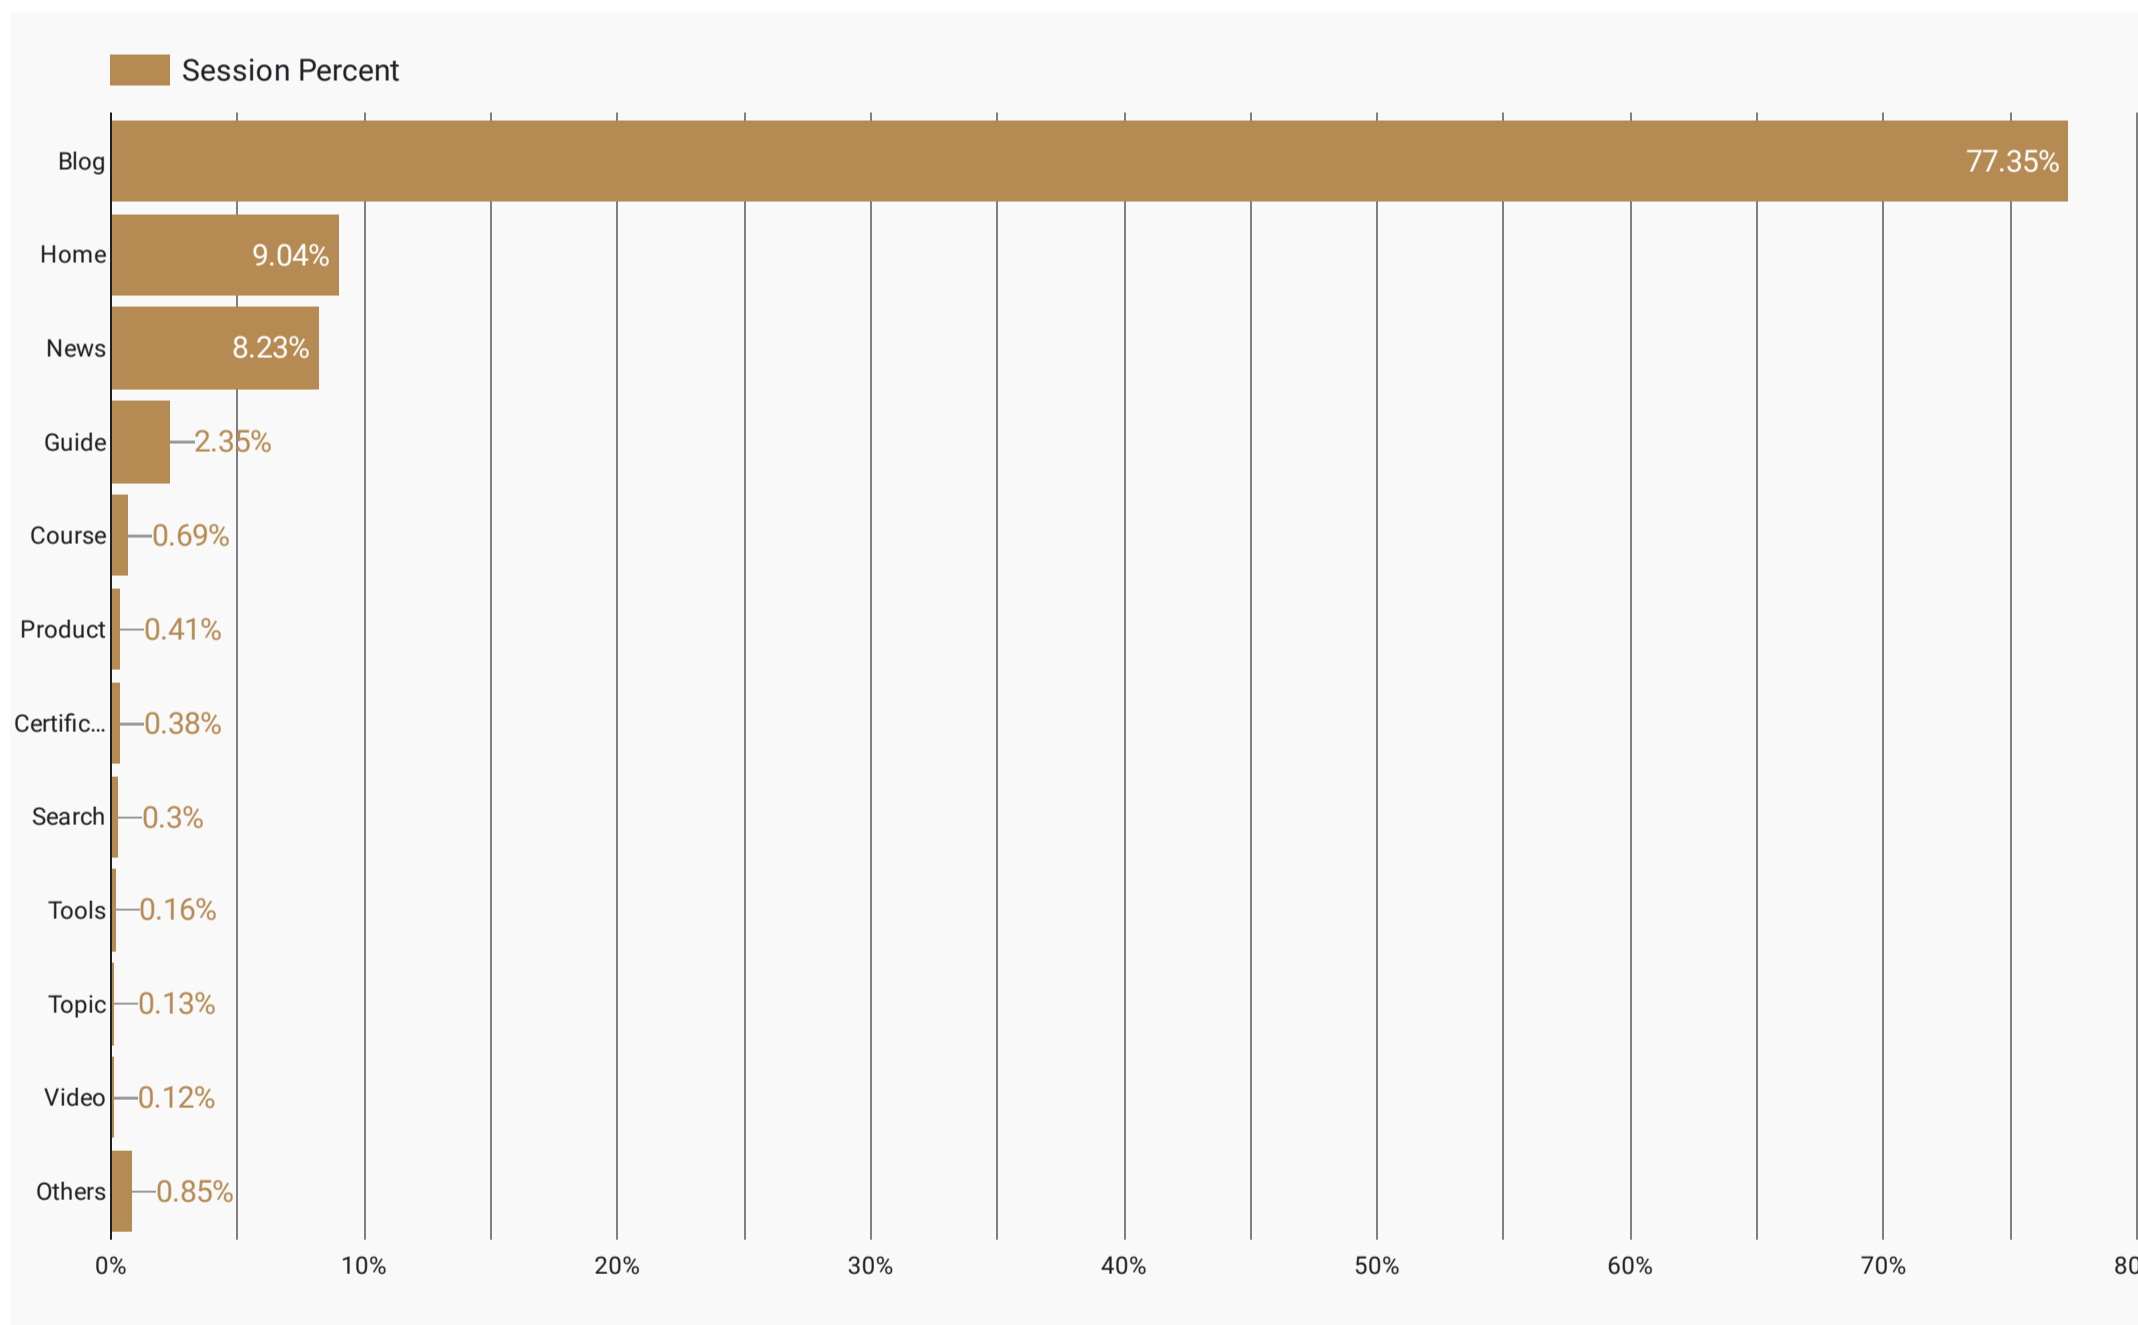

Check out our free LLM tracker dashboard of your site

Traffic by LLM

Industry traffic distribution

LLM traffic by industry

Finance and publishers should be looking to adapt strategies for LLMs

LLM traffic as % of overall traffic

Small % vs overall site traffic but growing quickly

LLM traffic by page type

Informational content will be **crucial** in 2025

90 day growth % by industry is massive

At this rate, **Chatgpt traffic could account for 20% of OVERALL traffic in 12 months.**

LLM traffic grew by 30x in 2024. Are you ready?

[Get Free Consultation](#) →